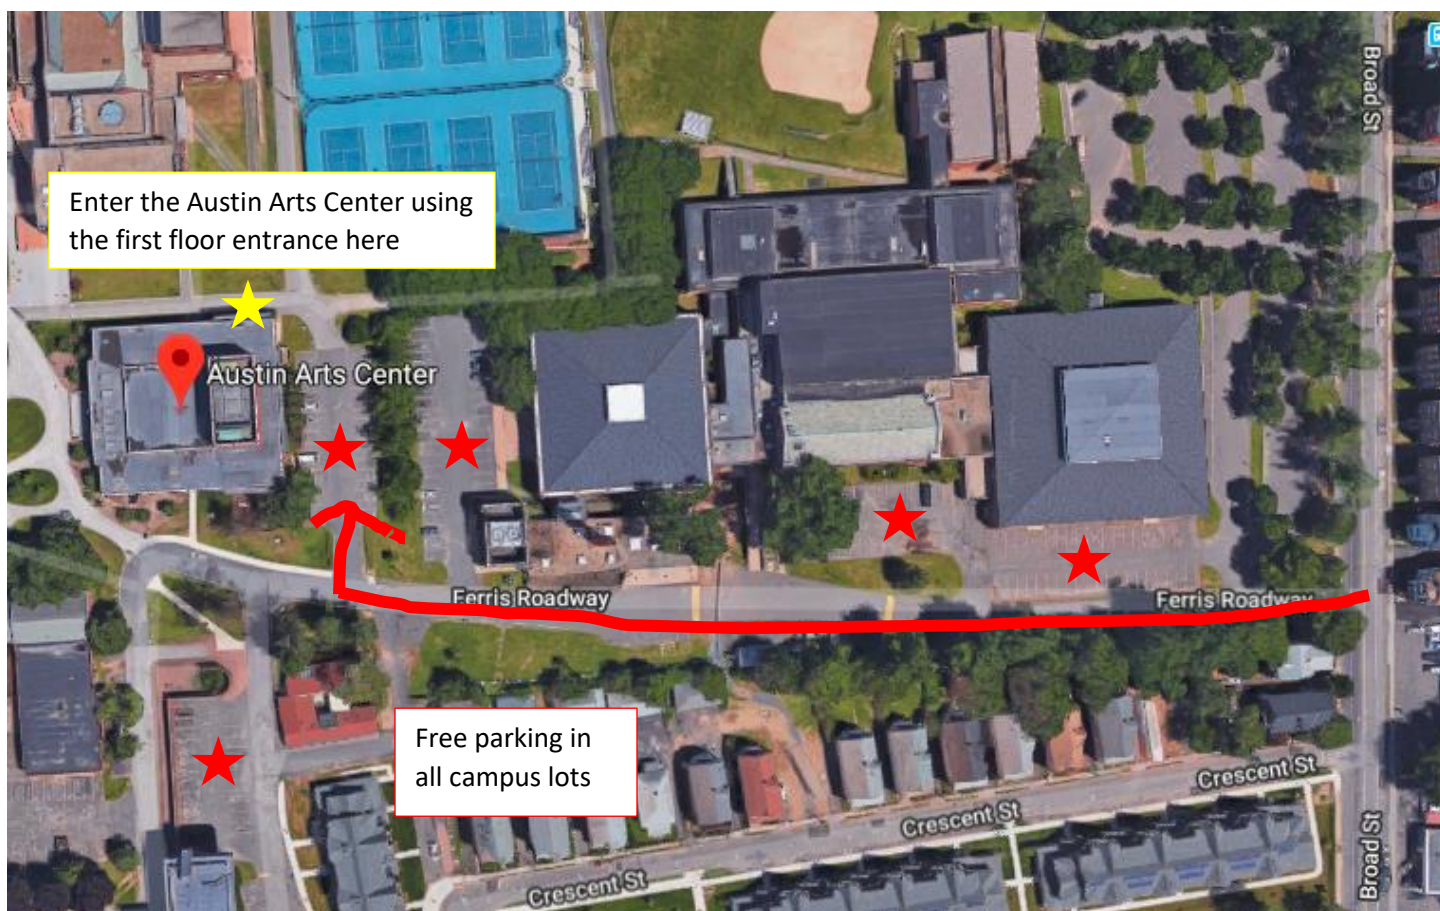

HARTFORD
SYMPHONY
ORCHESTRA®

Alive through great music!

DIRECTIONS AND PARKING INFORMATION

Hartford Symphony Orchestra Tuba Auditions
Music Hall
Austin Arts Center
Trinity College
300 Summit Street, Hartford, CT 06106

- For GPS, please type in Austin Arts Center, Trinity College, Hartford, CT, and follow directions. Candidates should enter the campus from Broad Street, and proceed onto Ferris Roadway (campus road). The Austin Arts Center is on the right after the fourth speed bump.
- Ample free parking is available in all of the lots on campus. See the maps below for reference.
- To enter the building, please use the first floor entrance on the side of the building facing away from the street. Signs will be placed outside the building to help direct you to the correct entrance. Again, please see the maps below for reference.
- Upon entrance, please check in with an HSO staff member at the Registration Desk, which will be located directly inside the first floor entrance.
- If you have any difficulties, please call 860-760-7301 or email auditions@hartfordsymphony.org.

Austin Arts Center

Enter building on first floor here

Free Parking in all campus lots