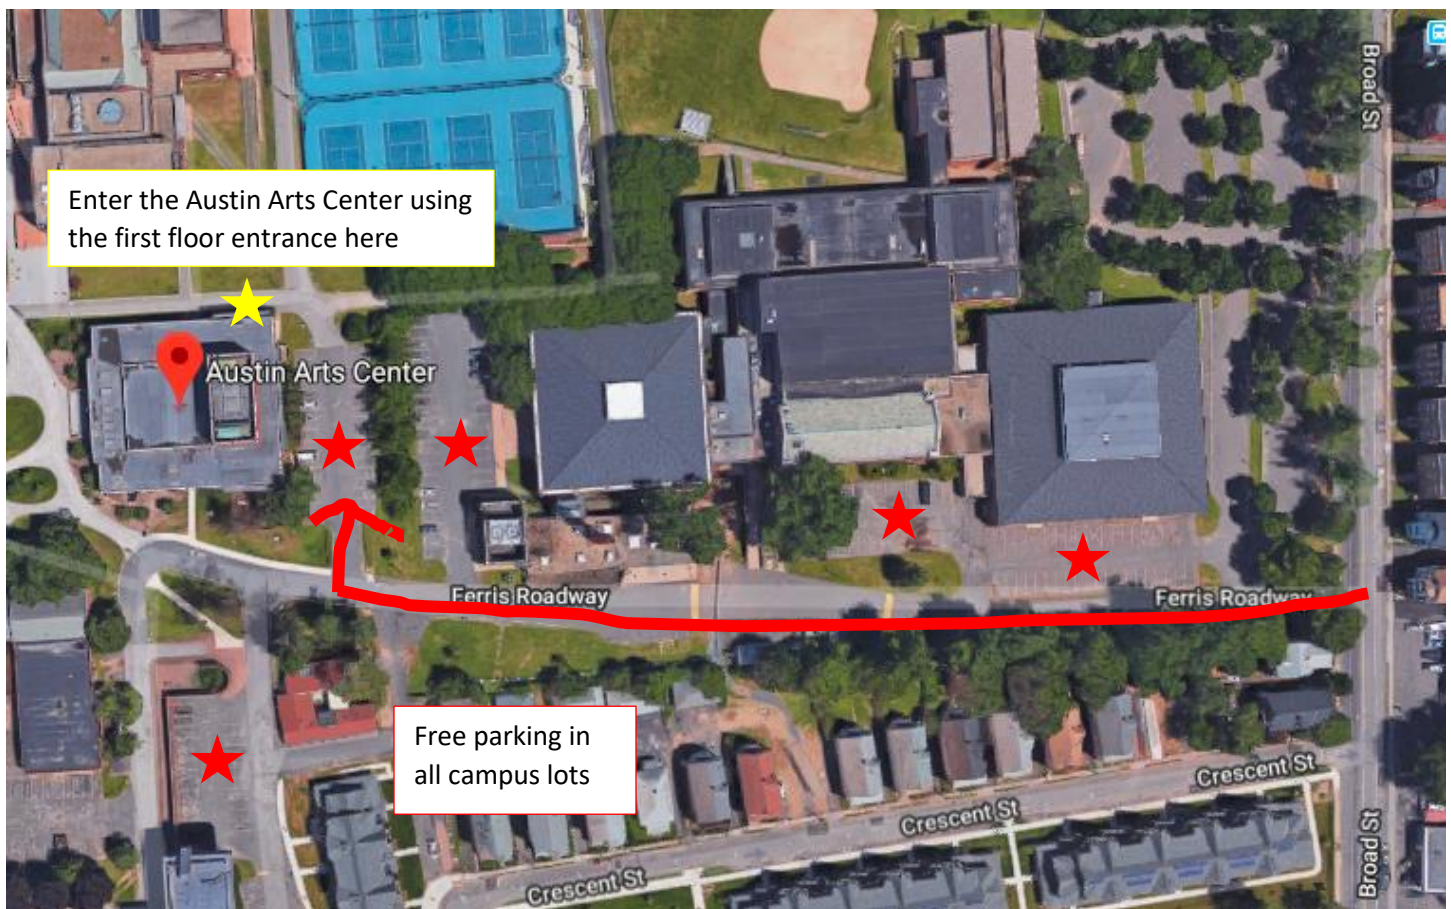

HARTFORD
SYMPHONY
ORCHESTRA®

Alive through great music!

DIRECTIONS AND PARKING INFORMATION

Hartford Symphony Orchestra Clarinet Auditions
Music Hall
Austin Arts Center
Trinity College
300 Summit Street, Hartford, CT 06106

- For GPS, please type in Austin Arts Center, Trinity College, Hartford, CT, and follow directions. Candidates should enter the campus from Broad Street, and proceed onto Ferris Roadway (campus road). The Austin Arts Center is on the right after the fourth speed bump.
- Ample free parking is available in all of the lots on campus. See the maps below for reference.
- To enter the building, please use the first floor entrance on the side of the building facing away from the street. Signs will be placed outside the building to help direct you to the correct entrance. Again, please see the maps below for reference.
- Upon entrance, please check in with an HSO staff member at the Registration Desk, which will be located directly inside the first floor entrance.
- If you have any difficulties, please call 860-760-7301 or email auditions@hartfordsymphony.org.