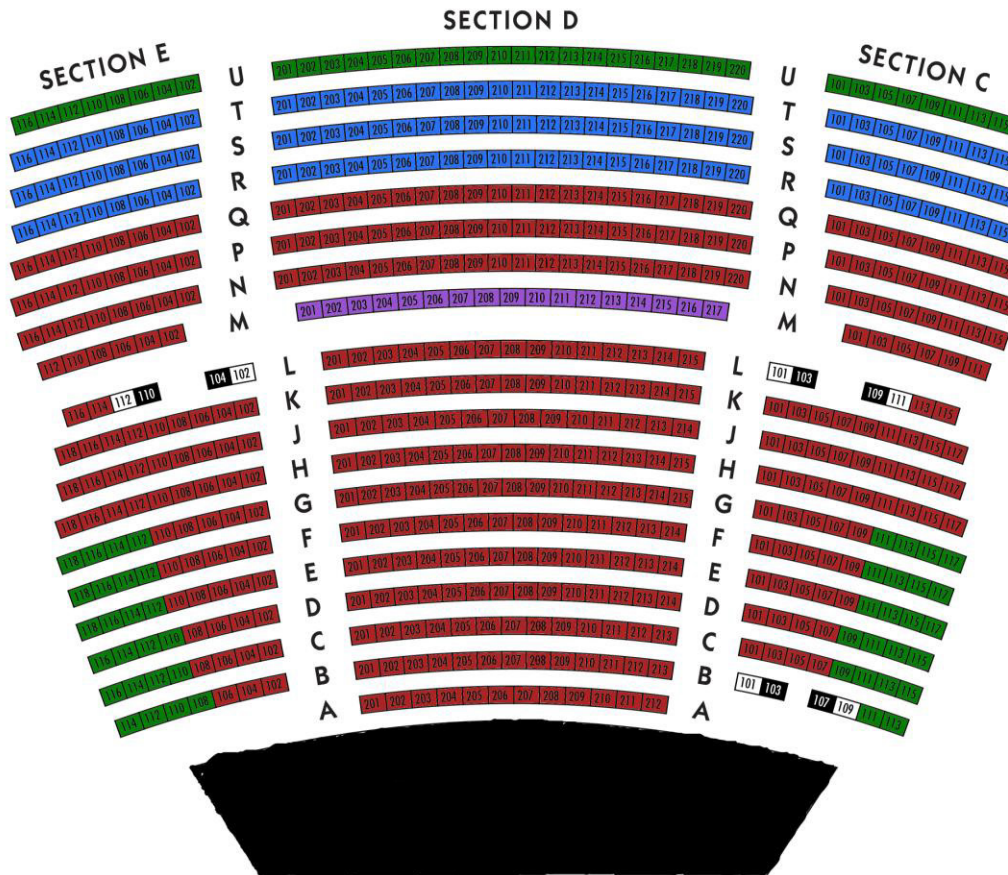

MAXWELL M. AND RUTH R. BELDING THEATER

166 CAPITOL AVENUE, HARTFORD, CONNECTICUT 06106

ORCHESTRA LEVEL

PIT	47
ORCHESTRA	576
WHEELCHAIR	6
COMPANION/ACCESSIBLE	22
TOTAL	651

MEZZANINE LEVEL

BOXES	12
MEZZANINE	233
WHEELCHAIR	4
COMPANION/ACCESSIBLE	8
TOTAL	257

TOTAL HOUSE CAPACITY 908

Zone 4 (Purple)

Zone 1 (Red)

Zone 2 (Blue)

Zone 3 (Green)

ORCHESTRA

CAPACITY: 651

STAGE

ACCESSIBLE WHEELCHAIR SEATING ADDITIONAL LOW-VISION / DEAF ZONES AND FOLDING ARMREST SEATS ARE AVAILABLE

Zone 4 (Purple)

Zone 1 (Red)

Zone 2 (Blue)

Zone 3 (Green)

MEZZANINE

CAPACITY: 257