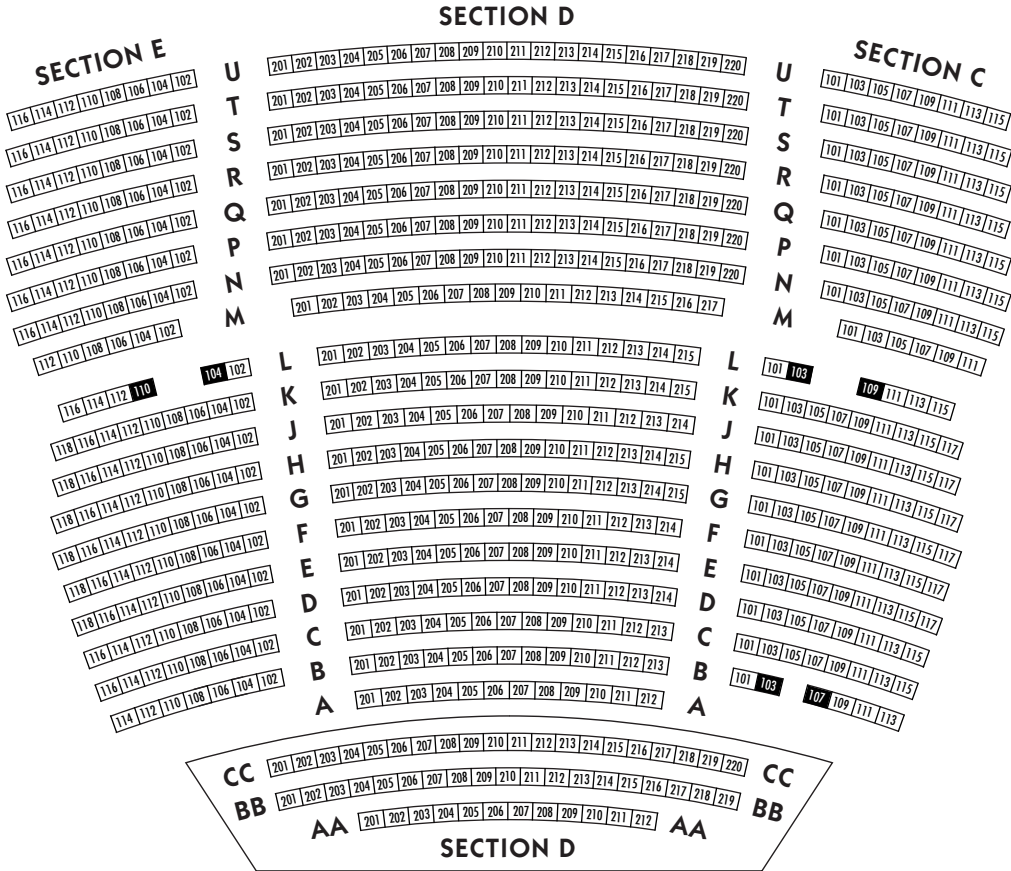

MAXWELL M. AND RUTH R. BELDING THEATER

166 CAPITOL AVENUE, HARTFORD, CONNECTICUT 06106

ORCHESTRA LEVEL		MEZZANINE LEVEL	
PIT	47	BOXES	12
ORCHESTRA	576	MEZZANINE	233
WHEELCHAIR	6	WHEELCHAIR	4
COMPANION/ACCESSIBLE	22	COMPANION/ACCESSIBLE	8
TOTAL	651	TOTAL	257

TOTAL HOUSE CAPACITY 908

ORCHESTRA

CAPACITY: 651

ACCESSIBLE WHEELCHAIR SEATING ADDITIONAL LOW-VISION / DEAF ZONES AND FOLDING ARMREST SEATS ARE AVAILABLE

MEZZANINE

CAPACITY: 257